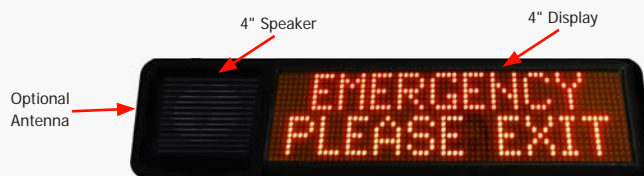

Options, Accessories and Complementary Products:

Part Number	Description
VNS2255	External Antenna
VNS2271	Expanded Memory (8.5 Minutes of Stored Audio @ 10 kbps/second, Divided into Equally-Timed Memory Slots)

Specifications:

Dimensions	28.42" x 6.6" x 2.6" (W x H x D)	Audio Power	15 Watts
Weight	7.50 lbs.	Humidity	0% - 95%, Non-Condensing
Power	12V / 3 A (Using 120V AC)	Frequency Response	50 Hz - 16 KHz (10 Hz - 3400 Hz in Live Voice Mode)
Frame and Lens	Black Metal Frame, Acrylic Lens	Frequency	VHF (148 - 174 MHz), UHF (400 - 470 MHz)
Operating Temperature	32° - 120°F	Paging Format	POCSAG, Narrow Band
Display Format	Two Lines, 12 Characters Per Line	Data Baud Rate	512 or 1200 BPS
Character Size & Color	4" High (One-Line Format), 2" High (Two-Line Format), Red	Receiver Sensitivity	10u V/M
Viewing Distance	150 ft.	Activation Codes	8
PA Capabilities	Live Voice or 8 Internal Pre-Programmed Tone Alerts or Voice Prompts	Limited Warranty	One Year Parts and Labor

*Specifications Are Subject to Change Without Notification