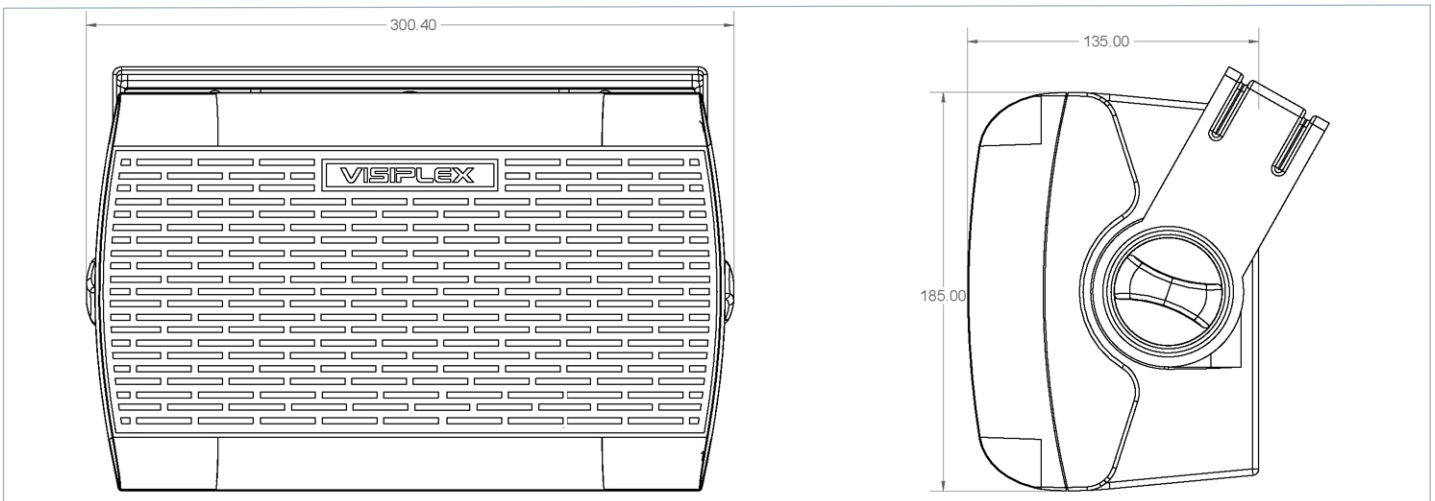

TECHNICAL DATA

Parameter	Description
Power	12VDC adapter, 100V-240V AC Input, 36W maximum power consumption, POE option
Dimensions	11.80" x 7.28" x 5.31", 300mm x 185mm x 135mm (W x H x D)
Weight	71oz, 2.0Kg (with internal battery - 92oz, 2.6Kg)
Programming	USB port, or Over-The-Air wireless commands from the main wireless base station
RF Band & Format	UHF (402 – 470 MHz) Narrow Band POCSAG signalling
Supervision Capabilities	Supervision option that wirelessly provides a unit status report to a main base station
Audio Output	Two built-in, high-power, high fidelity speakers. Frequency range: 85 to 12000 Hz
Colors	White-Gray finish